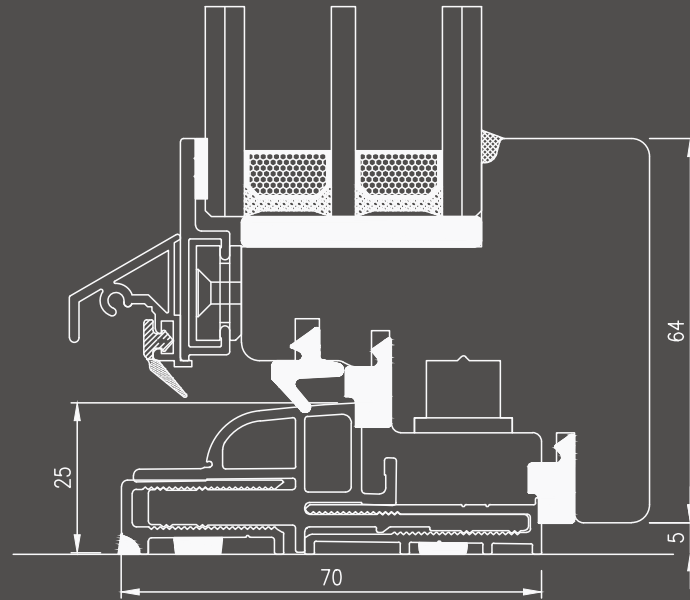

Window lower node

Door/window lower node with threshold