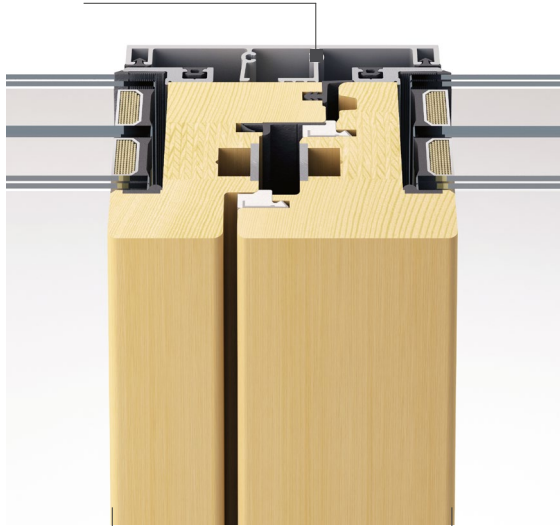

Aluminium casing for external profile (standard)

Minimal central node

Only 10 cm.

Compared to standard nodes that can reach up to 16 cm.

30% more glass

Lateral Node.
Detail of the installation of the Secret frame flush with the wall.