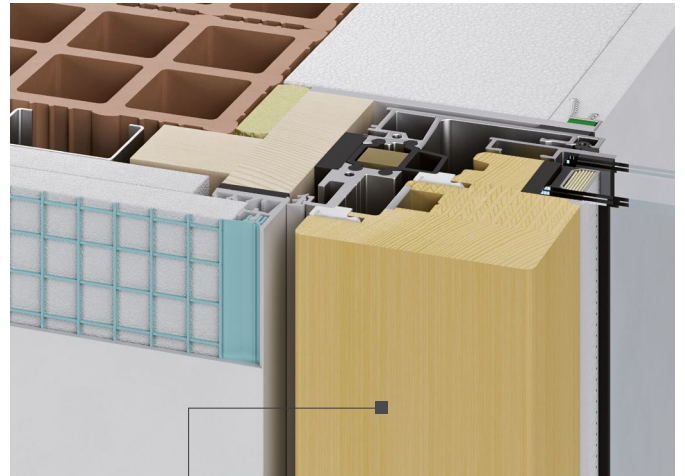

Aluminium casing for external profile (standard)

Minimal central node

Only 10 cm.

Compared to standard nodes that can reach up to 16 cm.

30% more glass

Lateral Node.
Detail of the installation of the Secret frame flush with the wall.

Example of wall flush assembly

Only the 6.7 cm panel profile will remain visible.

This solution will give your rooms clean lines and an **incredible elegance**, maintaining all the excellent features and performance typical of Giemme frames.