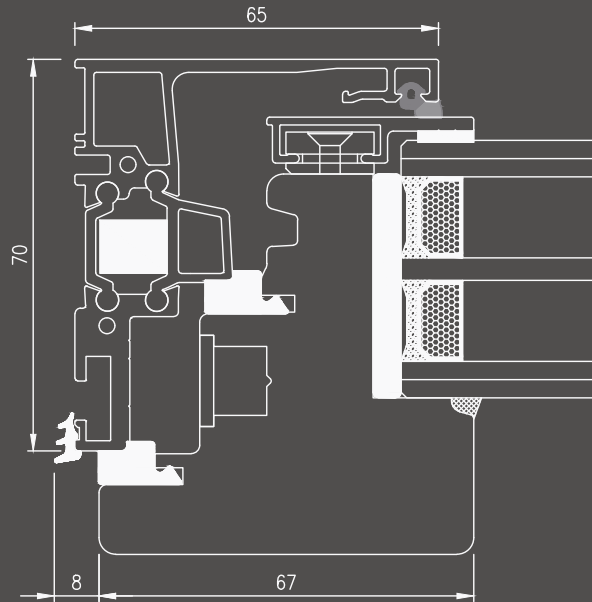

Drainage of water through dedicated outflows.

Upper/lateral node for windows and French windows