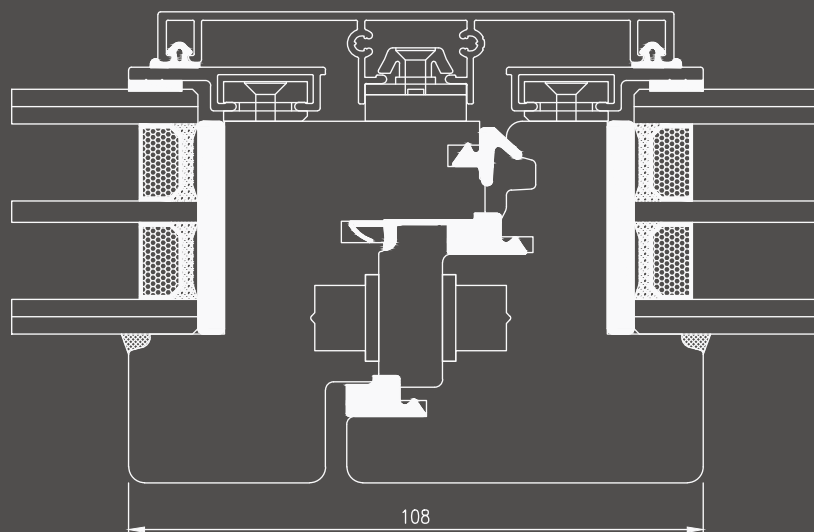

Detail of installation of the Secret frame, with **lower crosspiece resting on the window sill (in span).**

Drainage of water through dedicated outflows.

Detail of installation of the Secret frame, with **retractable lower crosspiece.**

Drainage of water through **appropriate outflow from the subframe.**

Upper/lateral node for windows and French windows

Window lower node

Door/window lower node with threshold

Central node of window/French window