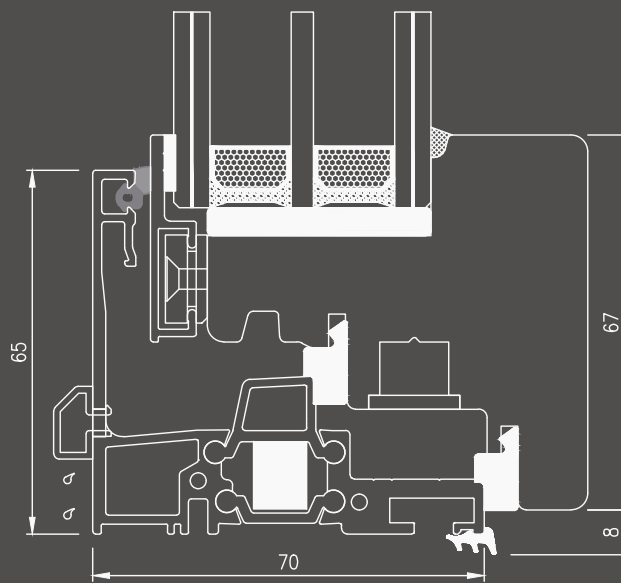

Upper/lateral node for windows and French windows